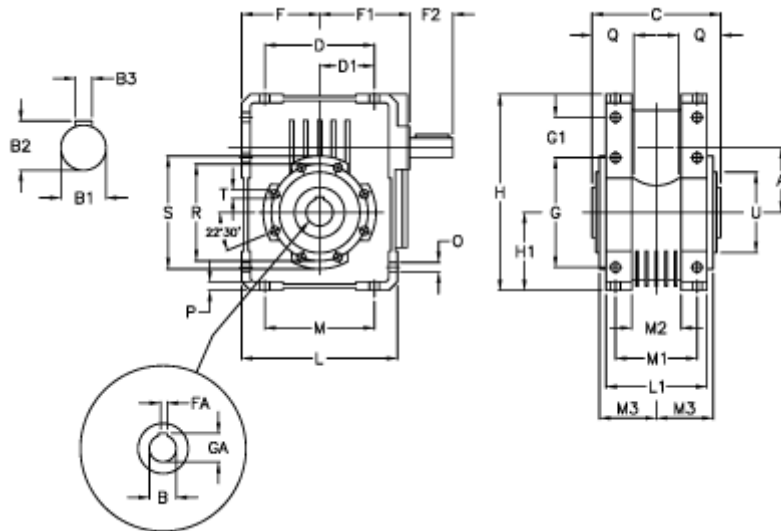

Article number: 3922075080700

Description: Worm gear with solid input shaft  
W 75U-80-HS unassembled

## Measures

A = 75.00	Description = W 75U-xx-HS	H = 220.5	O = 10.5
B = 30	F = 87.0	H1 = 87.0	P = 9
B1 = 19	F1 = 124.5	L = 174	Q = 40
B2 = 21.5	F2 = 40	L1 = 104	R = 110
B3 = 6	FA = 8	M = 126	S = 125
C = 127	G = 126	M1 = 82	T = M8x14
D = 109.5	G1 = 46.5	M2 = 44	U = 90
D1 = 46.5	GA = 33.3	M3 = 58.5	